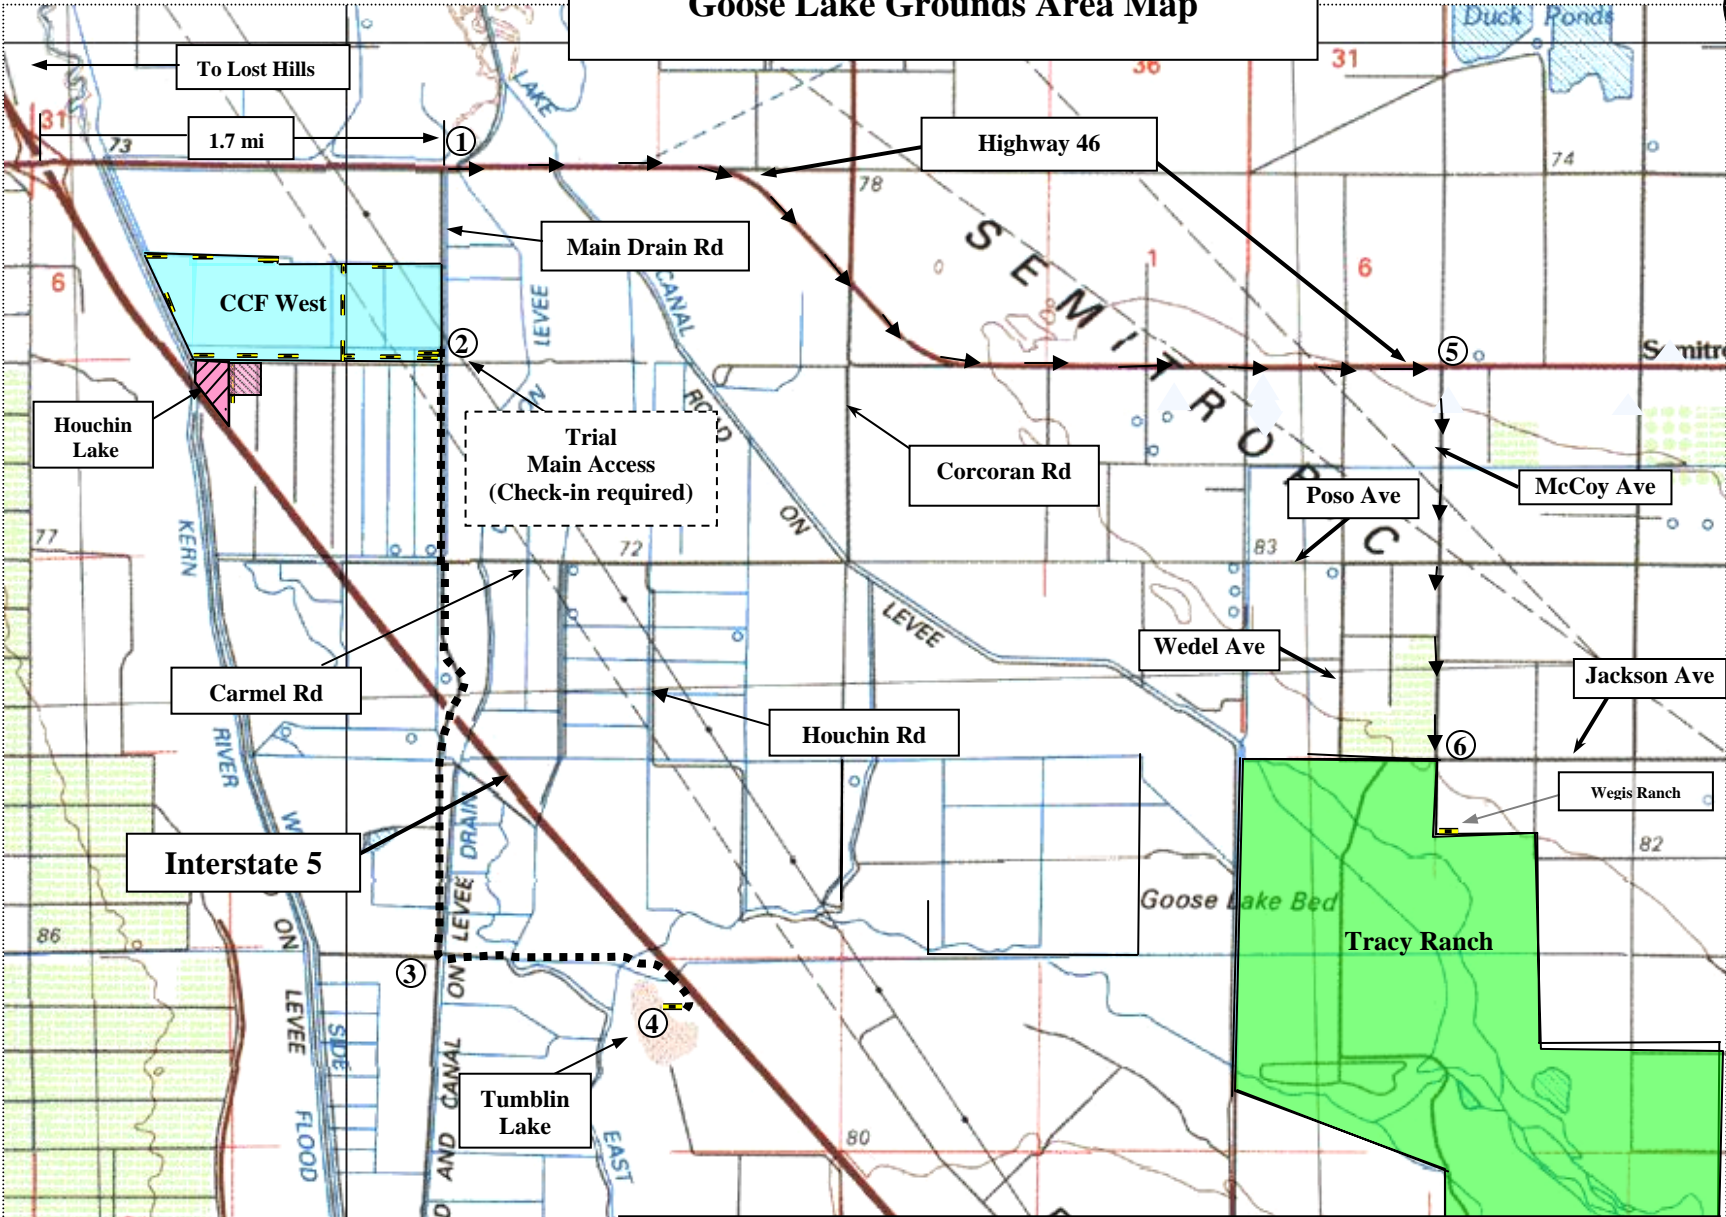

Goose Lake Grounds Area Map

Legend:

- (1) Main Drain Rd
- (2) Trial Main Access Sign-in (1 mi south of Hwy 46)
- (3) Main Drain & Semi-tropic canal road (3 mi south of (2))
- (4) Tumblin Lake is 1.2 mi east of (3). Use north side of canal.
- (5) 5.5 mi from Main Drain Rd
- (6) 2 mi south of Hwy 46
- Road to Tumblin Lake
- → Road to Tracy Ranch
- ▬ Parking